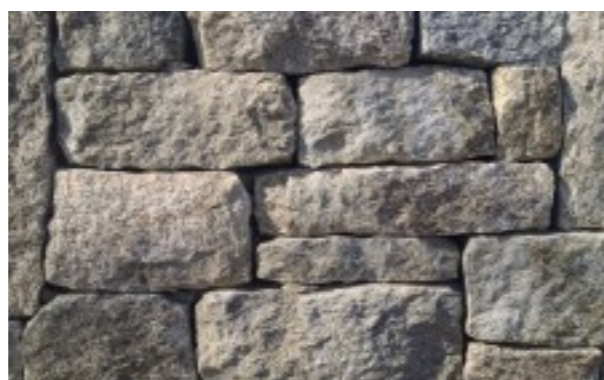

WILLOW CREEK SQ & RECS

BERKSHIRE LEDGE

BERKSHIRE ASHLAR

BERKSHIRE MOSAIC

BERKSHIRE SQUARES & RECS

RUSTIC QUARRY RUN

OLD CAMBRIDGE SQ & RECTS

NORTHEAST FIELDSTONE

[+ LANDSCAPE DISPLAY](#)

HELP WANTED

We are currently seeking qualified individuals for the following roles:

- Stone Mason / Stone Cutter

Check out our employment

CONTACT US

26 Commerce Blvd Plainville, MA 02762