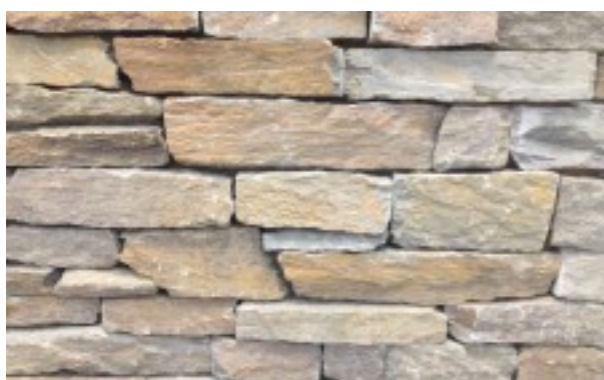

WILLOW CREEK SQ & RECS

BERKSHIRE LEDGE

BERKSHIRE ASHLAR

BERKSHIRE MOSAIC

BERKSHIRE SQUARES & RECS

RUSTIC QUARRY RUN

OLD CAMBRIDGE SQ & RECTS

NORTHEAST FIELDSTONE

[+ LANDSCAPE DISPLAY](#)

HELP WANTED

We are currently seeking qualified individuals for the following roles:

- Stone Mason / Stone Cutter

Check out our employment

CONTACT US

26 Commerce Blvd Plainville, MA 02762